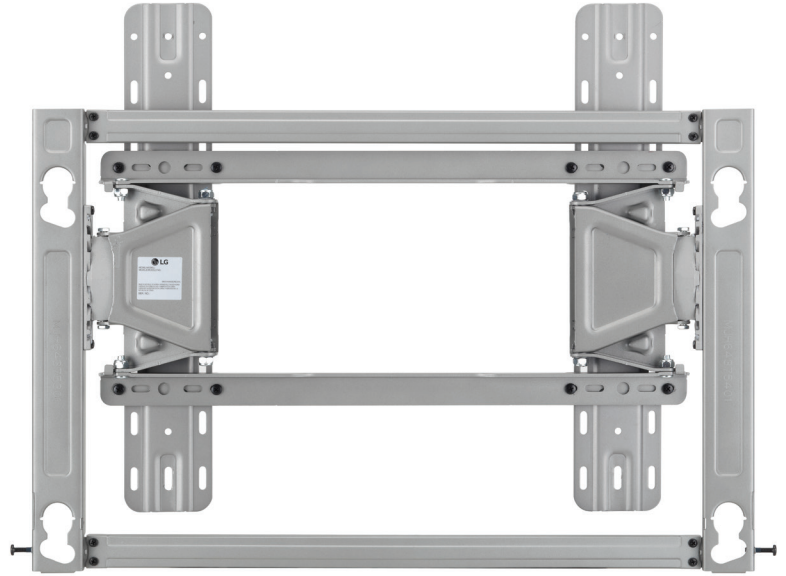

LG TV ACCESSORY

OTW630B

OLED Wall Mount

Compatible with the following 2016 OLED TV's:

OLED77G6P

OLED WALL MOUNT

Mounting your stunning OLED77G6P on the wall with the LG OTW630B EZ Slim Wall Mount will help highlight the picture-on-glass design.

SPECIFICATIONS

Dimensions (WxHxD)	25.4" x 20.2" x 1.3"
Weight	13.7 lbs
Max Tensile Load with Bracket Removed	132.3 lbs
Shipping Dimensions (WxHxD)	27.8" x 22.6" x 1.8"
Shipping weight	17.4 lbs
VESA measurements	600 x 300